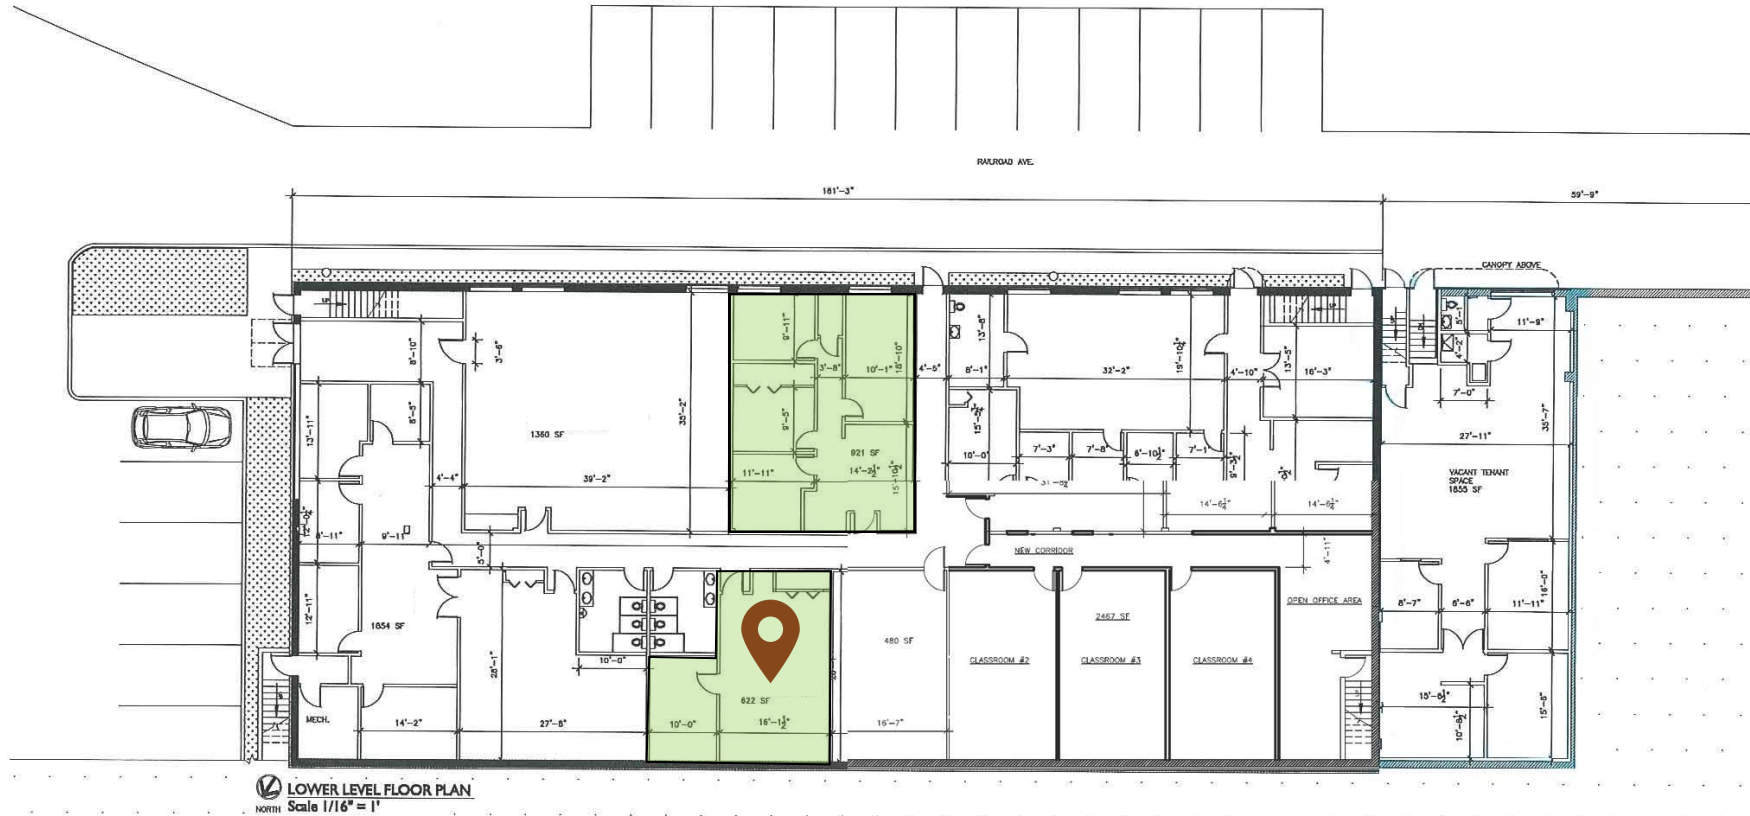

ACADEMY JUNCTION PLAZA

PLAZA BUILDING—LOWER LEVEL

PROJECT TITLE
ACADEMY JUNCTION FIELD MEASURE
8381 PINEY ORCHARD PKWY, ODENTON, MD 21113

DRAWING TITLE	SKETCH #:
LOWER LEVEL FLOOR PLAN	
PHASE:	SCALE: AS NOTED
PROJECT #:	DATE: 08.08.17