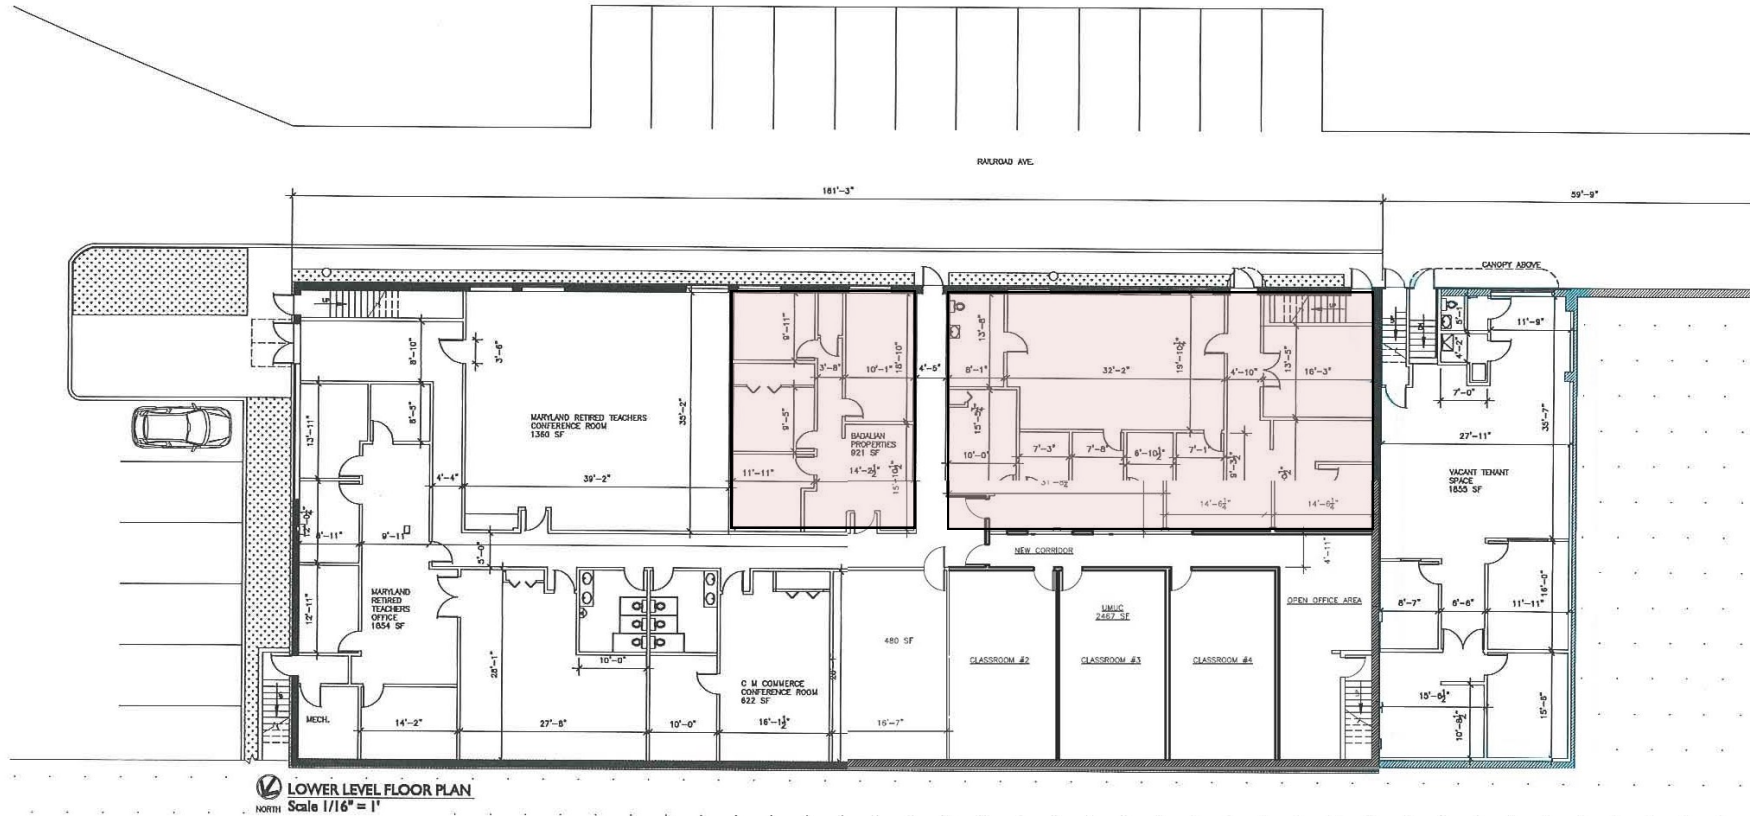

# ACADEMY JUNCTION PLAZA

## PLAZA BUILDING

<b>PROJECT TITLE</b>
<b>ACADEMY JUNCTION FIELD MEASURE</b>
8381 PINEY ORCHARD PKWY, ODENTON, MD 21113

<b>DRAWING TITLE</b>	<b>SKETCH #:</b>
<b>LOWER LEVEL FLOOR PLAN</b>	
<b>PHASE:</b>	<b>SCALE:</b> AS NOTED
<b>PROJECT #:</b>	<b>DATE:</b> 08.08.17